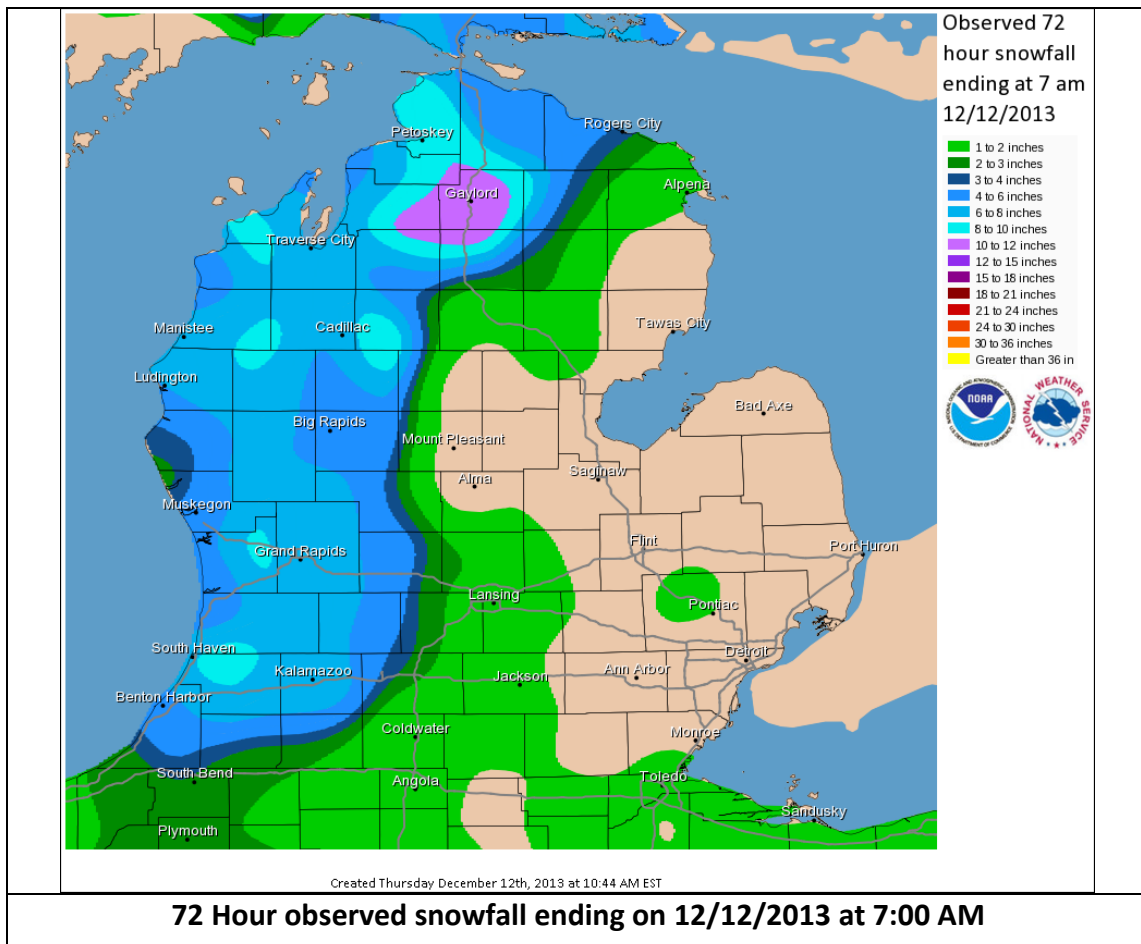

3-Day Snowfall Totals

Several rounds of light to moderate snow moved through the region this week, steadily adding to what has been a cold and snowy start to December.

Observed snowfall

Snow Reports

..LATEST 72 HOUR SNOWFALL REPORTS

LOCATION	AMOUNT	TIME/DATE	LAT/LON
3 ENE GRAND VALLEY	10.9	0630 AM 12/12	42.99N/85.81W
BLOOMINGDALE	9.8	0600 AM 12/12	42.38N/85.97W
1 SSW ALLENDALE	9.7	0830 AM 12/12	42.97N/85.96W
GRANDVILLE	9.0	0700 AM 12/12	42.90N/85.77W
2 W WAYLAND	8.9	0700 AM 12/12	42.67N/85.68W
3 SSW IRVING	7.8	0700 AM 12/12	42.65N/85.44W
NWS GRAND RAPIDS	7.7	0700 AM 12/12	42.89N/85.54W
1 SW EAST GRAND RAPIDS	7.5	0700 AM 12/12	42.94N/85.61W
1 SSW DUTTON	6.6	0700 AM 12/12	42.83N/85.59W
DORR	6.3	0700 AM 12/12	42.72N/85.71W
GRAND RAPIDS	6.3	0700 AM 12/12	42.89N/85.54W
3 S BELMONT	6.0	0900 AM 12/12	43.03N/85.61W
4 WSW FREMONT	6.0	0700 AM 12/12	43.45N/86.03W
4 NNE PAW PAW	6.0	0700 AM 12/12	42.27N/85.86W
3 SW ROCKFORD	5.7	0700 AM 12/12	43.08N/85.60W
7 NW SCOTTVILLE	5.5	0500 AM 12/12	44.04N/86.34W
5 SSE WOODVILLE	5.4	0700 AM 12/12	43.61N/85.64W
WATER WORKS	5.4	0700 AM 12/12	43.70N/85.48W
4 W PORTAGE	5.4	0800 AM 12/12	42.21N/85.66W
HOPKINS	5.2	0700 AM 12/12	42.63N/85.76W
HASTINGS	4.8	0700 AM 12/12	42.65N/85.30W
REED CITY WWTP	4.5	0700 AM 12/12	43.87N/85.50W
4 SSW HASTINGS	4.5	0800 AM 12/12	42.59N/85.32W
MUSKEGON COUNTY AIRPORT	4.2	0700 AM 12/12	43.17N/86.24W
HART	3.5	0700 AM 12/12	43.70N/86.37W
1 SSW MEARS	3.5	0700 AM 12/12	43.67N/86.42W
1 W DEWITT	1.9	0700 AM 12/12	42.83N/84.60W
1 SSW WAVERLY	1.5	0700 AM 12/12	42.72N/84.63W
CAPITAL CITY AIRPORT	1.5	0700 AM 12/12	42.78N/84.59W
3 ENE HASLETT	1.4	0700 AM 12/12	42.77N/84.34W
3 NE MOSCOW	1.1	0900 AM 12/12	42.09N/84.48W
HOLLAND	1.0	0700 AM 12/12	42.80N/86.12W