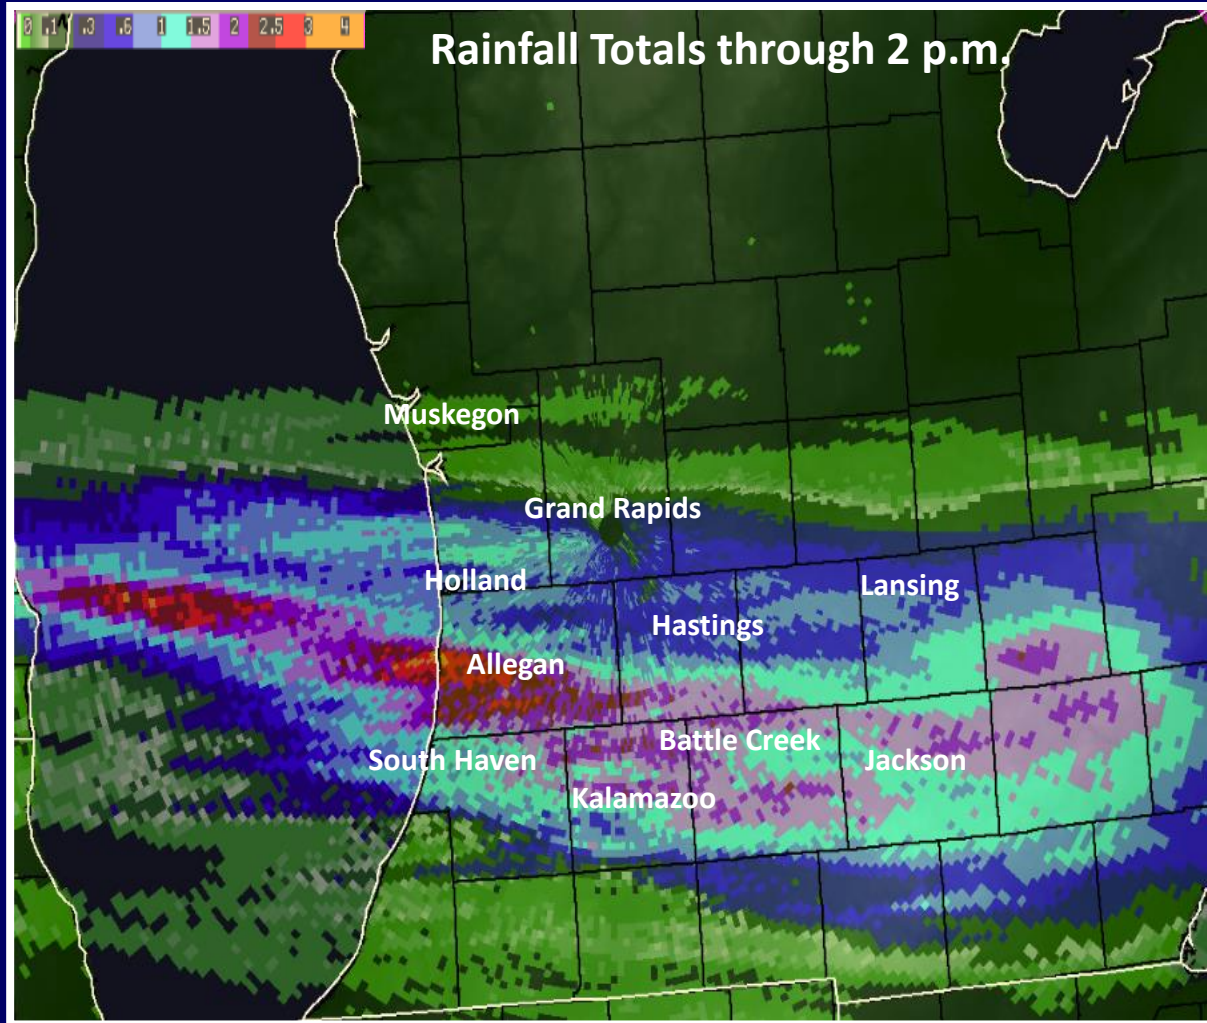

# Narrow Band of Heavy Rain

## Too Much, Too Soon?

- Showers and thunderstorms developed along a warm front early this morning
- Rain continued to trail over the same areas for several hours along and south of I-96
- A narrow band of rainfall totaling 1-2 inches from Saugatuck to Kalamazoo with locally higher amounts
- Additional thunderstorms could add to totals this afternoon and evening